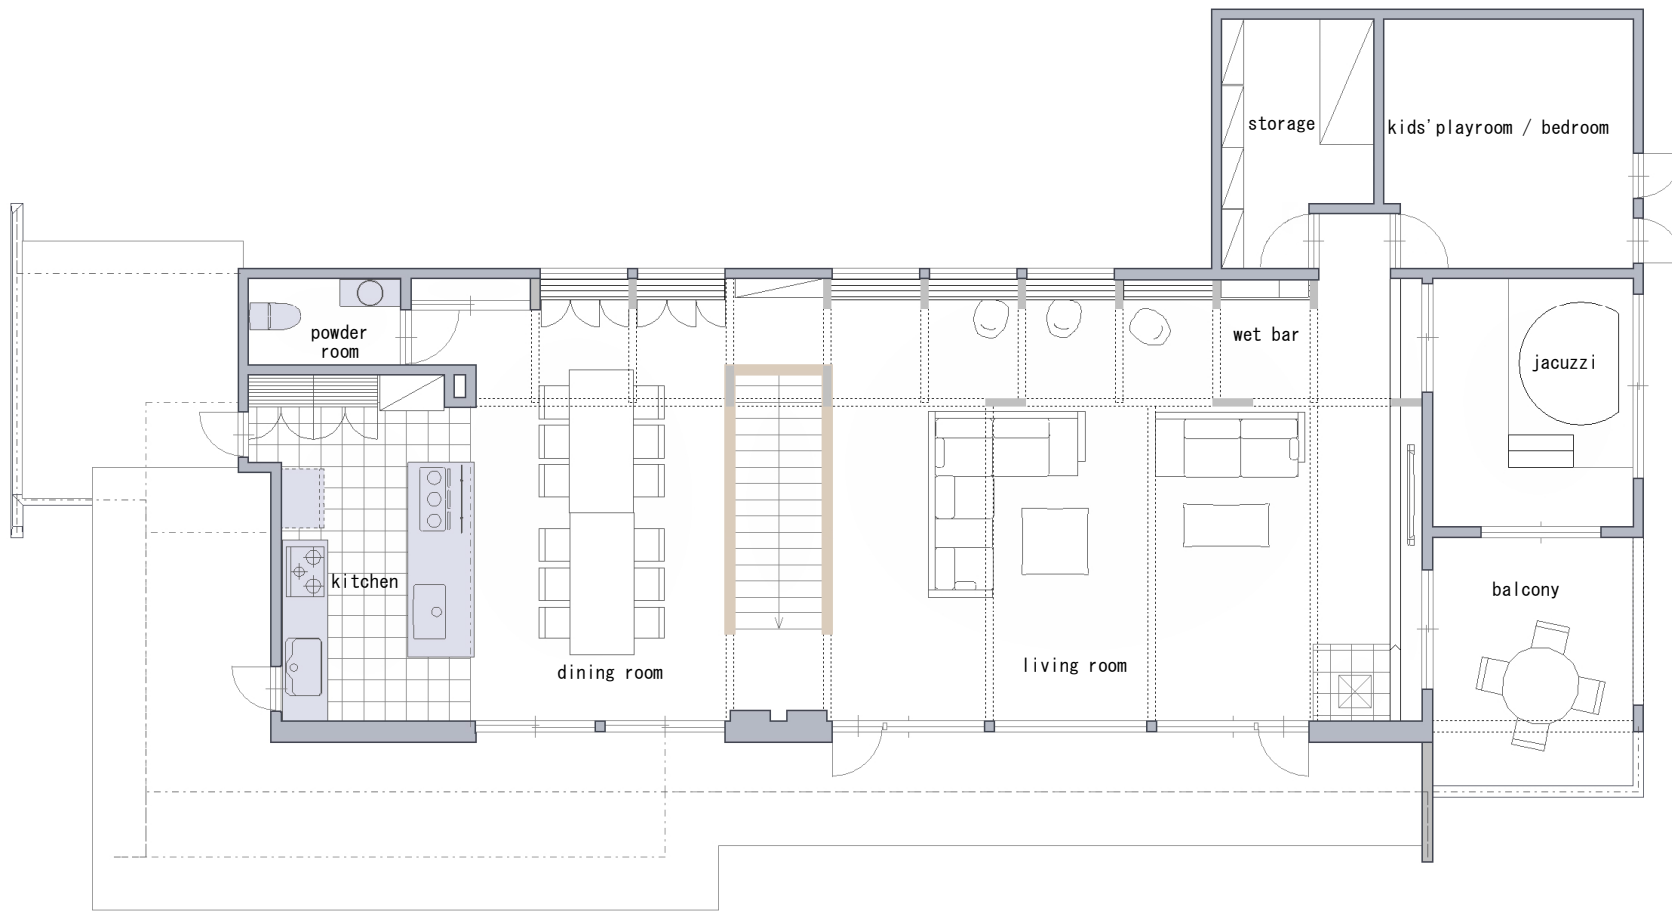

【 1st Floor Plan 】

Setsurin 雪林

4 bedrooms(en suite) + kids' playroom / bedroom
 Ski locker / dry room
 Jacuzzi room
 Balcony
 Garage

1st Floor 174m²
 2nd Floor 136m² + balcony
 total: 310m²

【 2nd Floor Plan 】