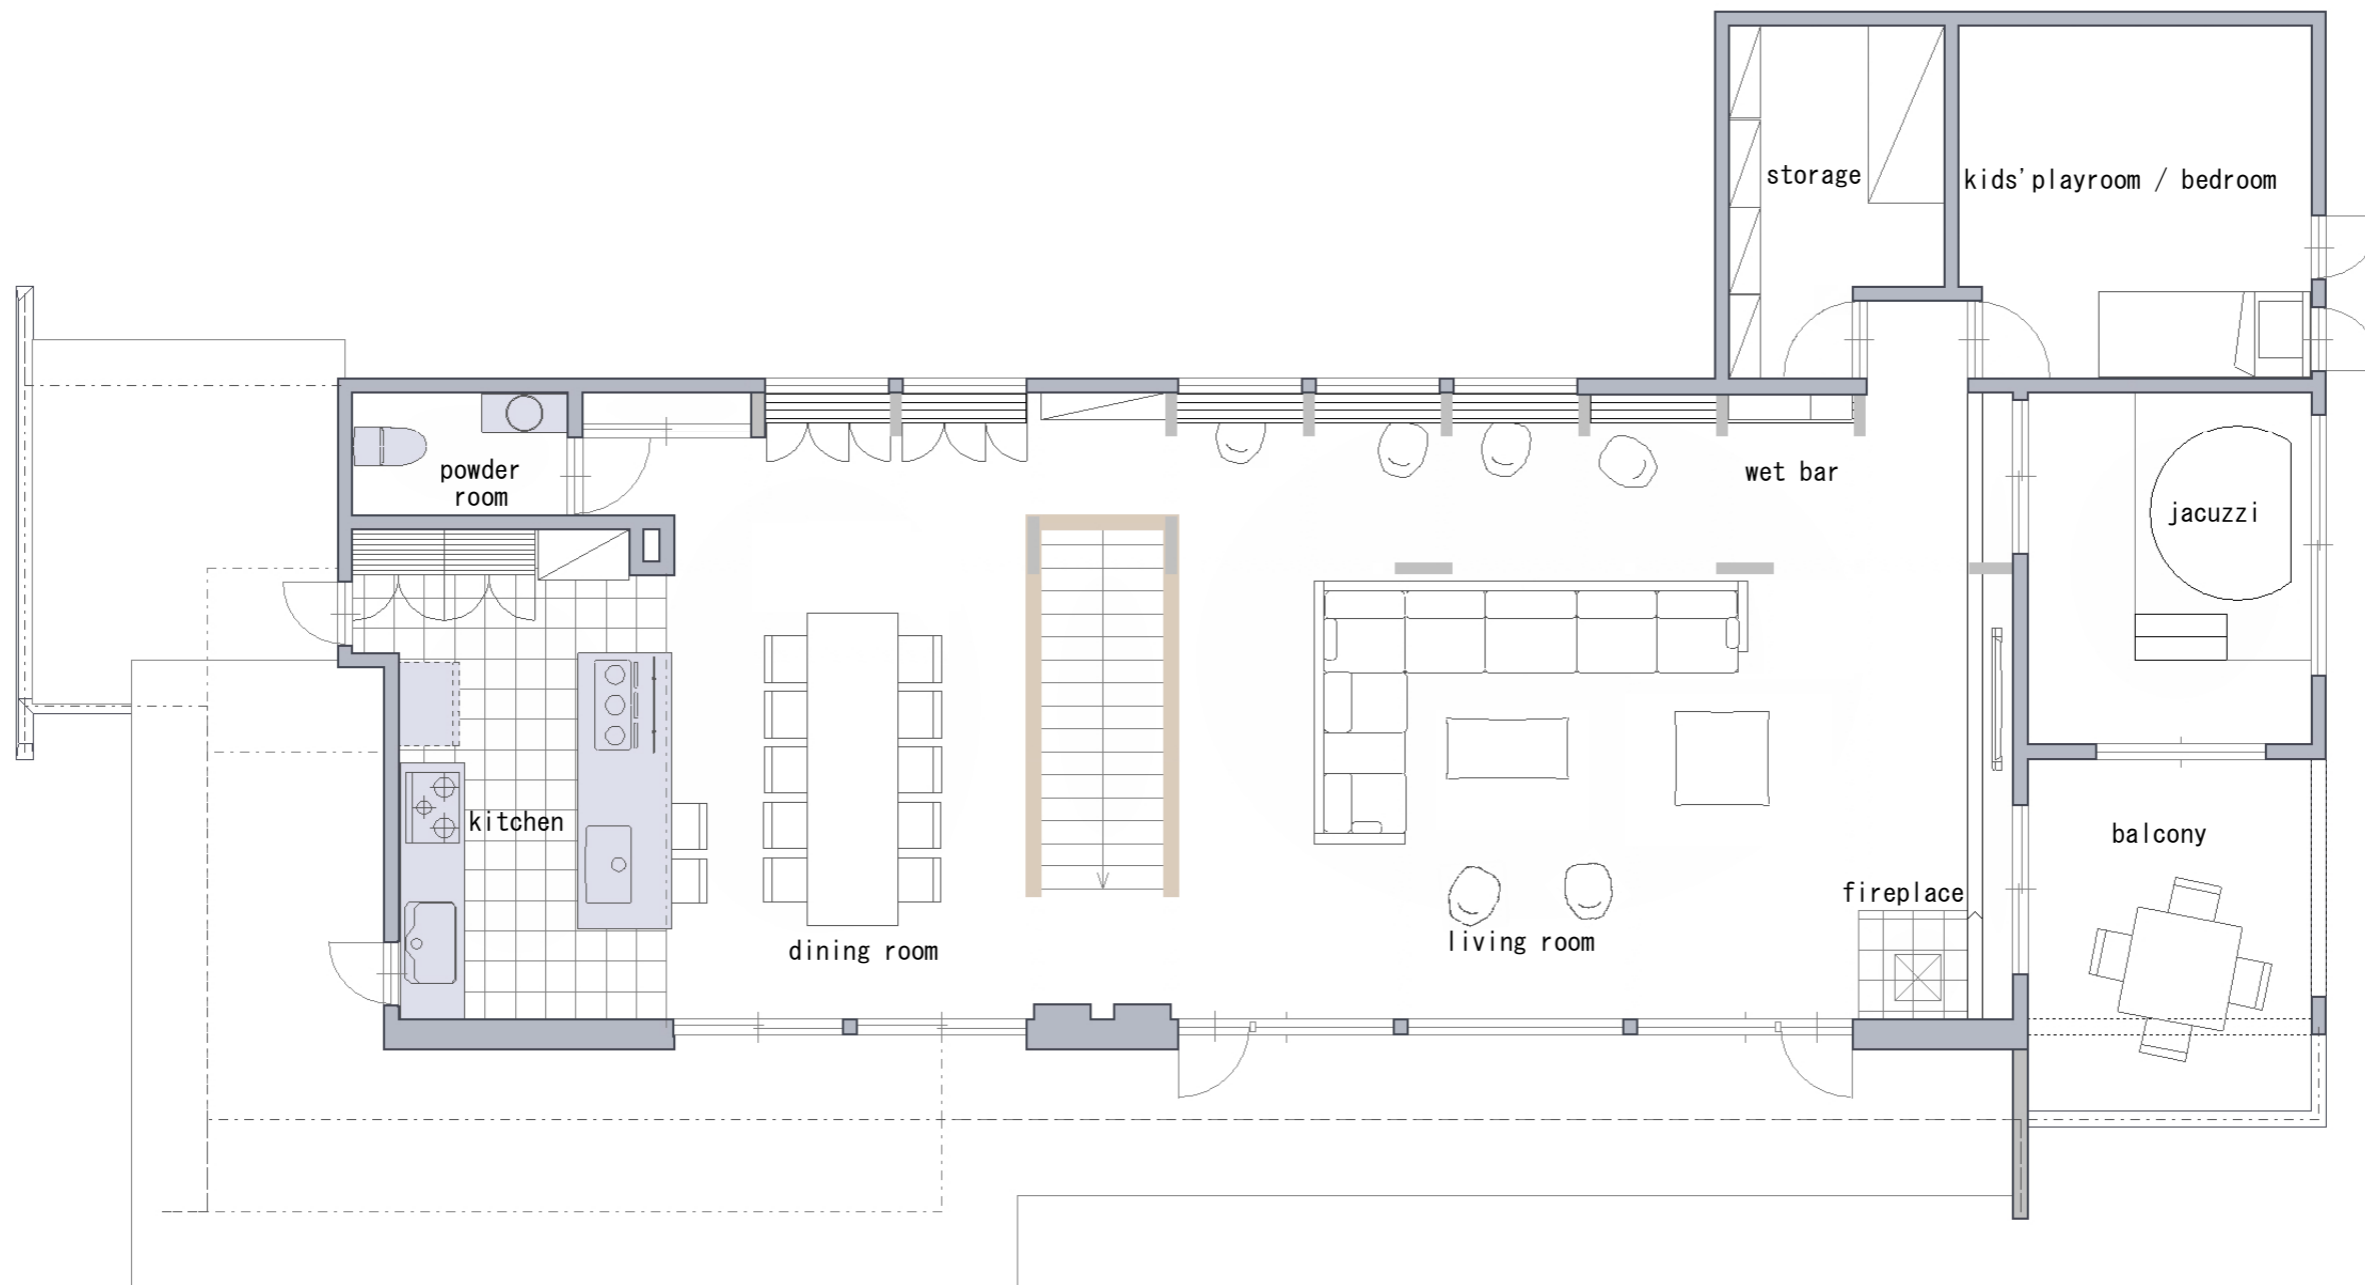

【 1st Floor Plan 】

Setsurin 雪林

NISEKO ANNUPURI
RESIDENCES

www.nisekoannupuriresidences.com

4 bedrooms (en suite) + kids' playroom / bedroom
 Ski locker / dry room
 Jacuzzi room
 Balcony
 Garage

1st Floor 174m²
 2nd Floor 136m² + balcony
 total: 310m²

【 2nd Floor Plan 】

Setsurin 雪林

www.nisekoannupuriresidences.com